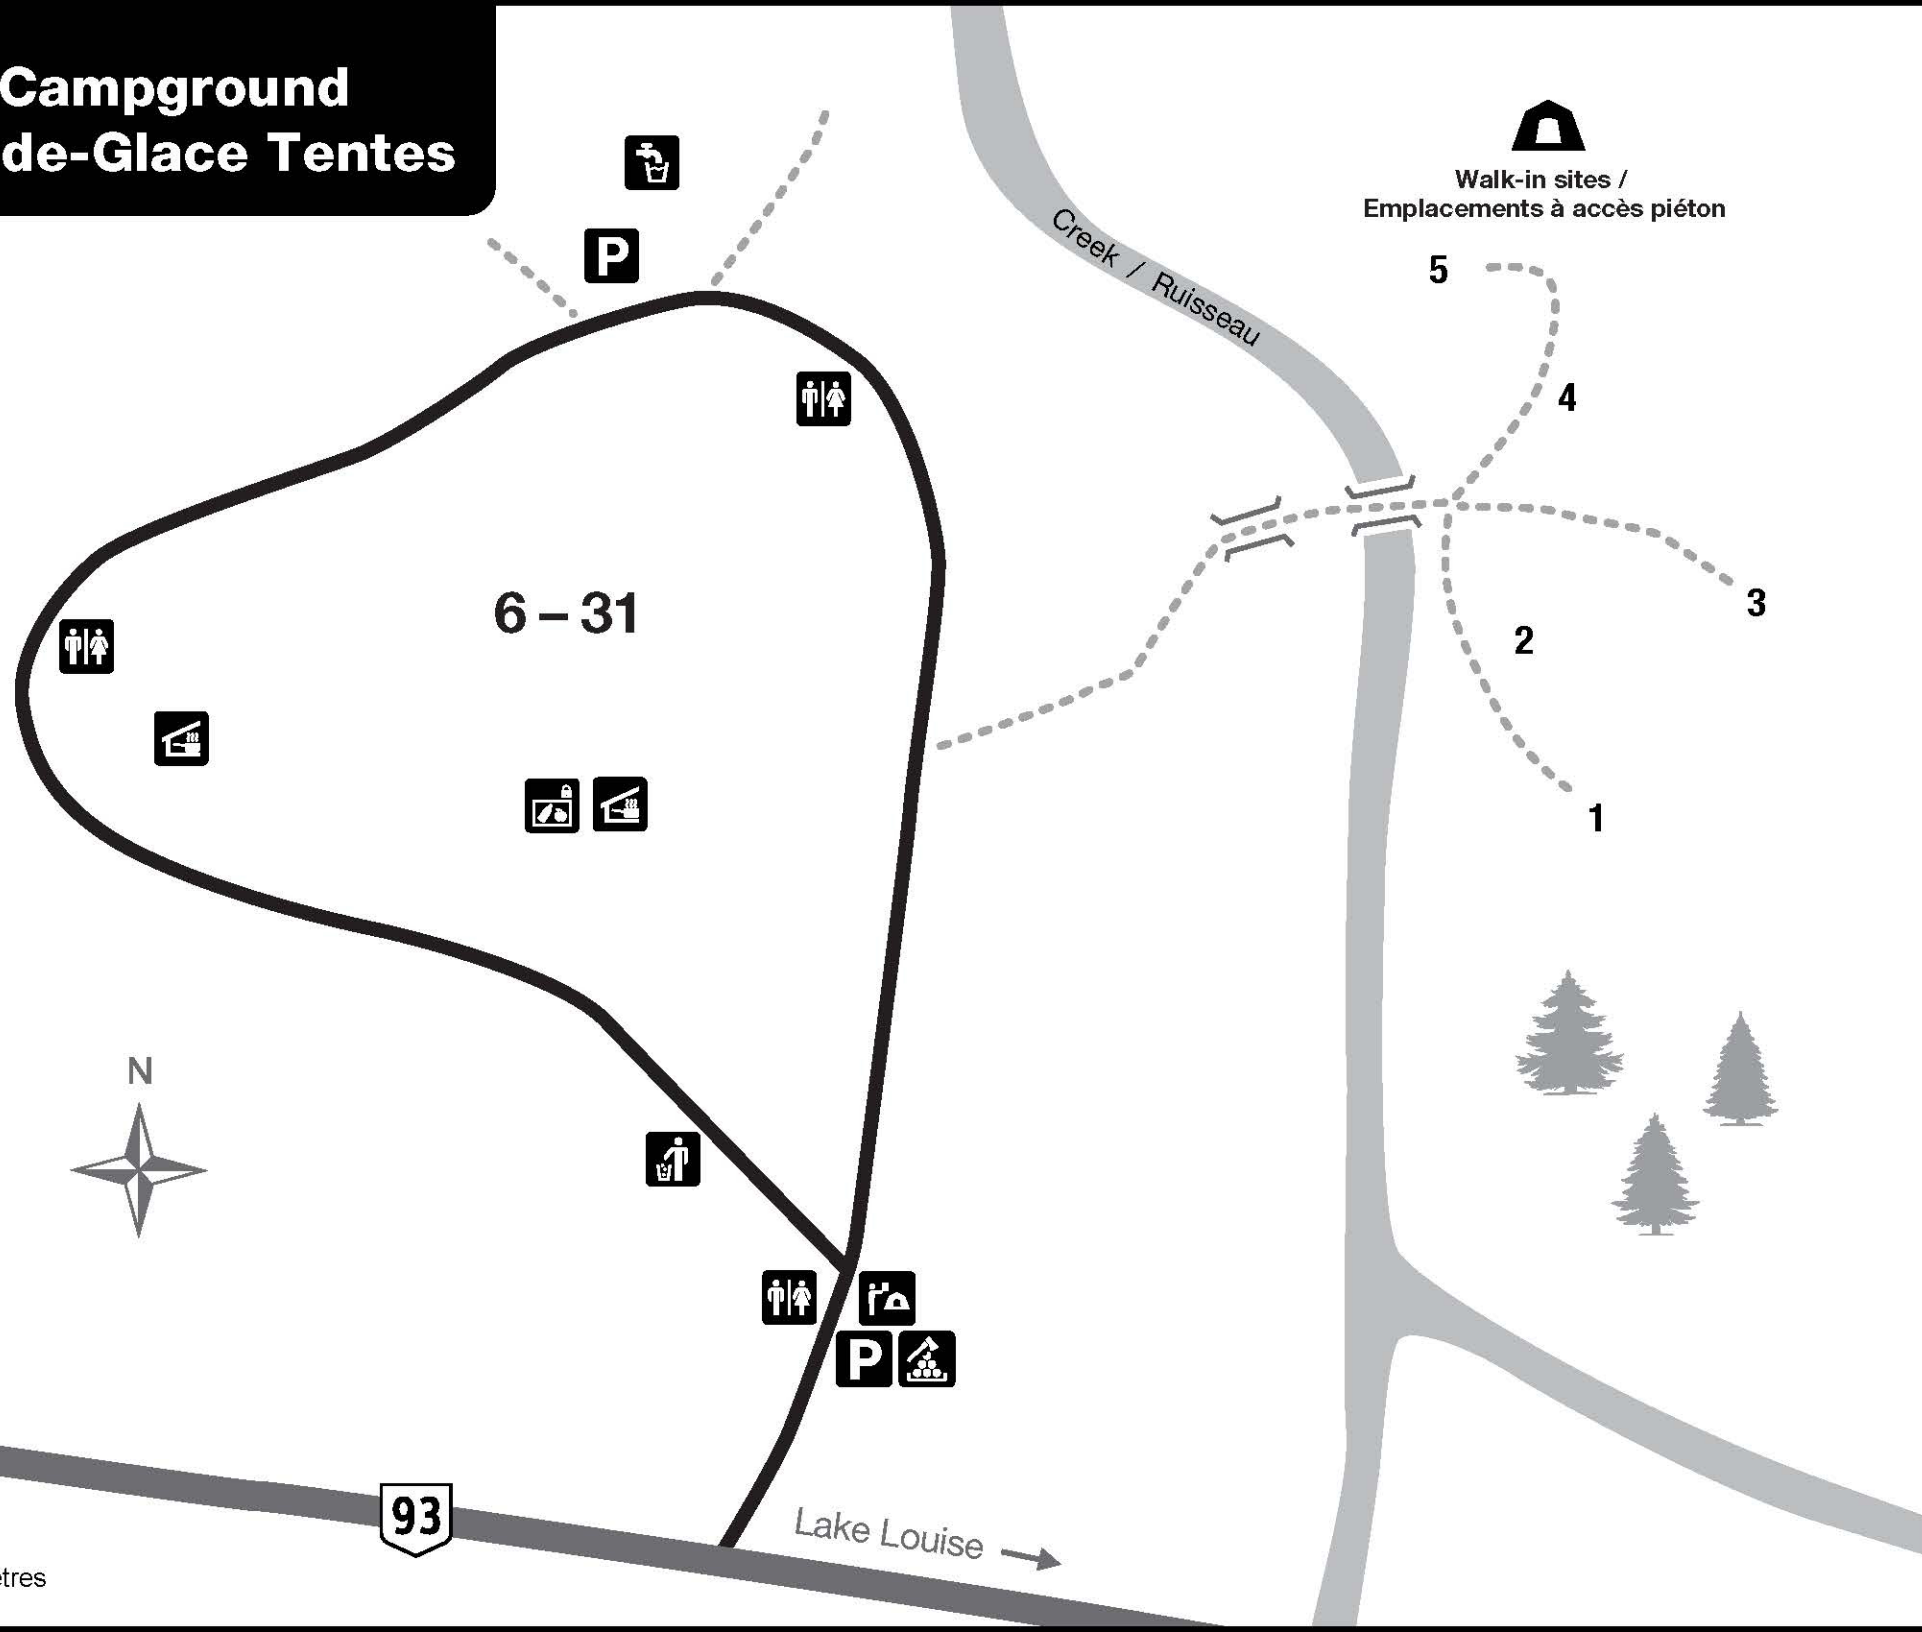

Icefield Tent Campground Camping Champ-de-Glace Tentes

- Road / Route
- Trail / Sentier
- Registration / Inscription
- Wood / Bois
- Parking / Stationnement
- Garbage / Poubelle
- Toilets / Toilettes
- Kitchen shelter / Abri-cuisine
- Food lockers / Casiers à provisions
- Water / Eau

0 25 50 metres / mètres