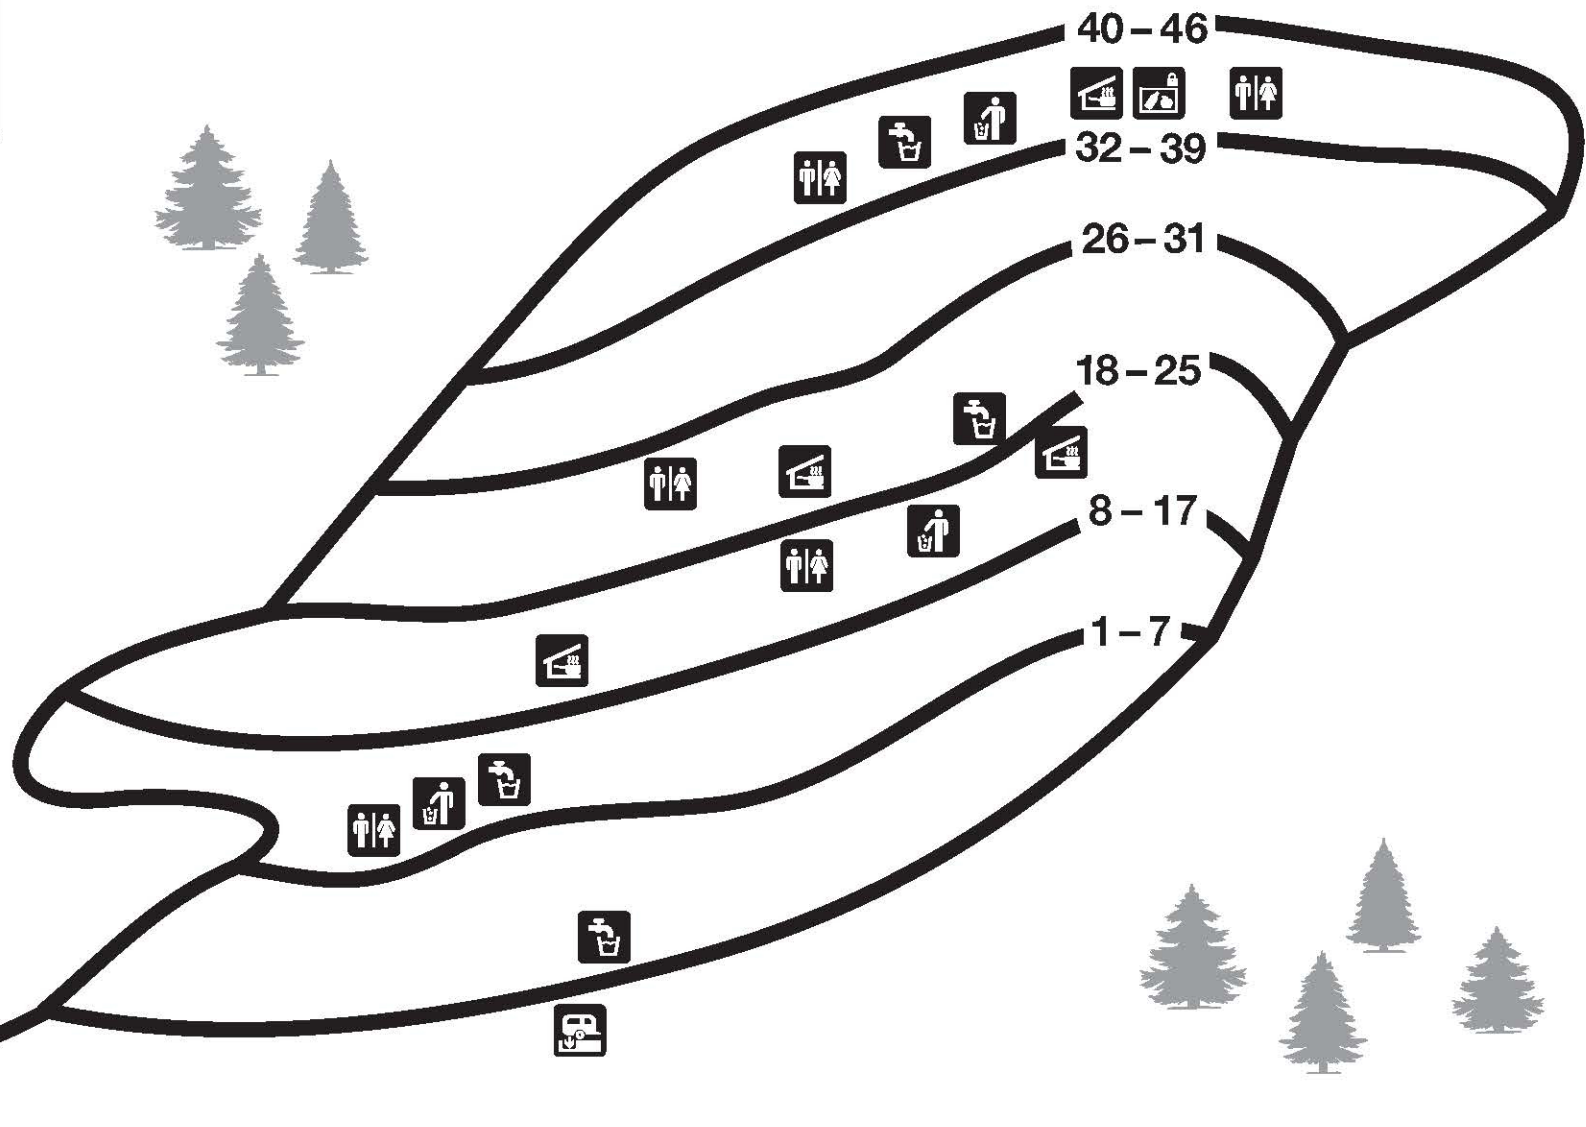

Wilcox Campground Camping Wilcox

- | | |
|----------------------------|-------------------------------------|
| Road / Route | Wood / Bois |
| Trail / Sentier | Kitchen shelter / Abri-cuisine |
| Registration / Inscription | Food lockers / Casiers à provisions |
| Toilets / Toilettes | Water / Eeau |
| Garbage / Poubelle | Sani-dump / Poste de vidange |

← Jasper

Lake Louise →