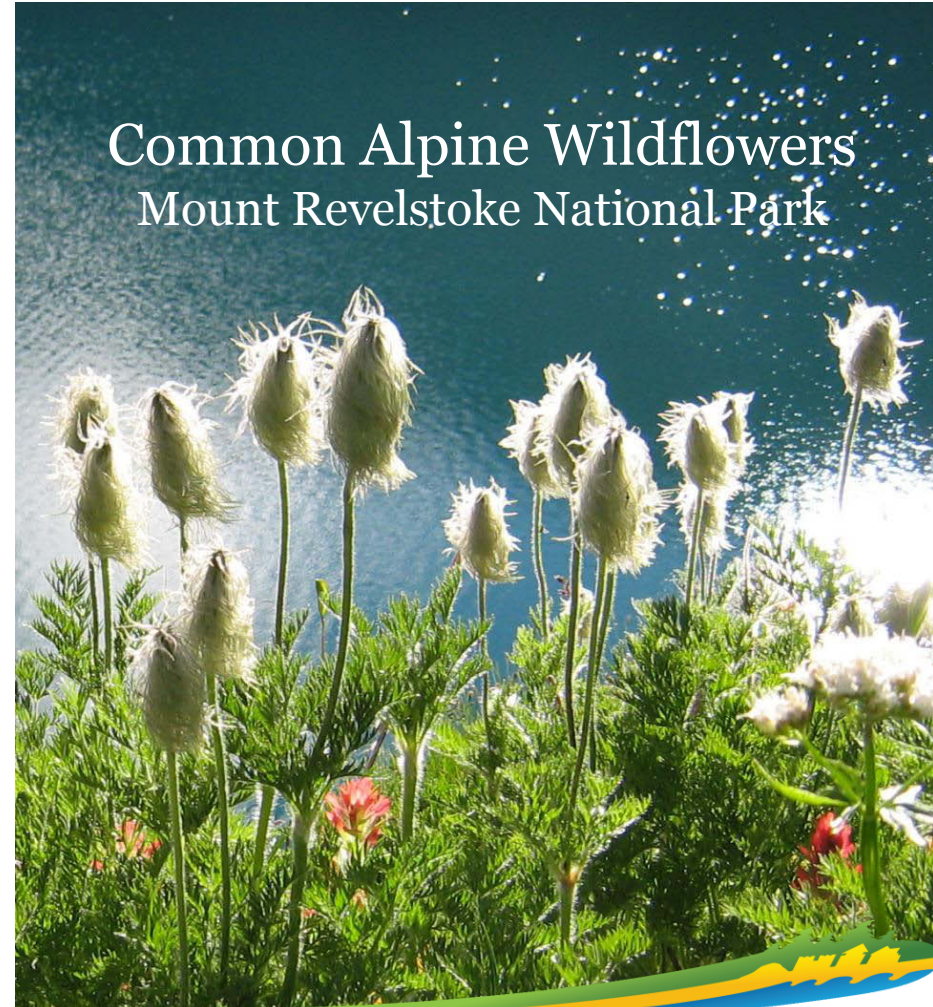

Western spring beauty  
*Claytonia lanceolata*

Yellow glacier lily  
*Erythronium grandiflorum*

Pink monkey-flower  
*Mimulus lewisii*

Oxeye daisy (non-native)  
*Leucanthemum vulgare*

False hellebore - *Veratrum viride*

# Common Alpine Wildflowers