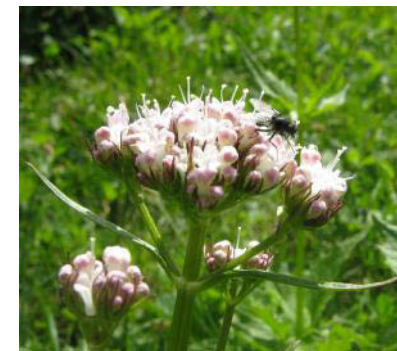

Sitka valerian
Valeriana sitchensis