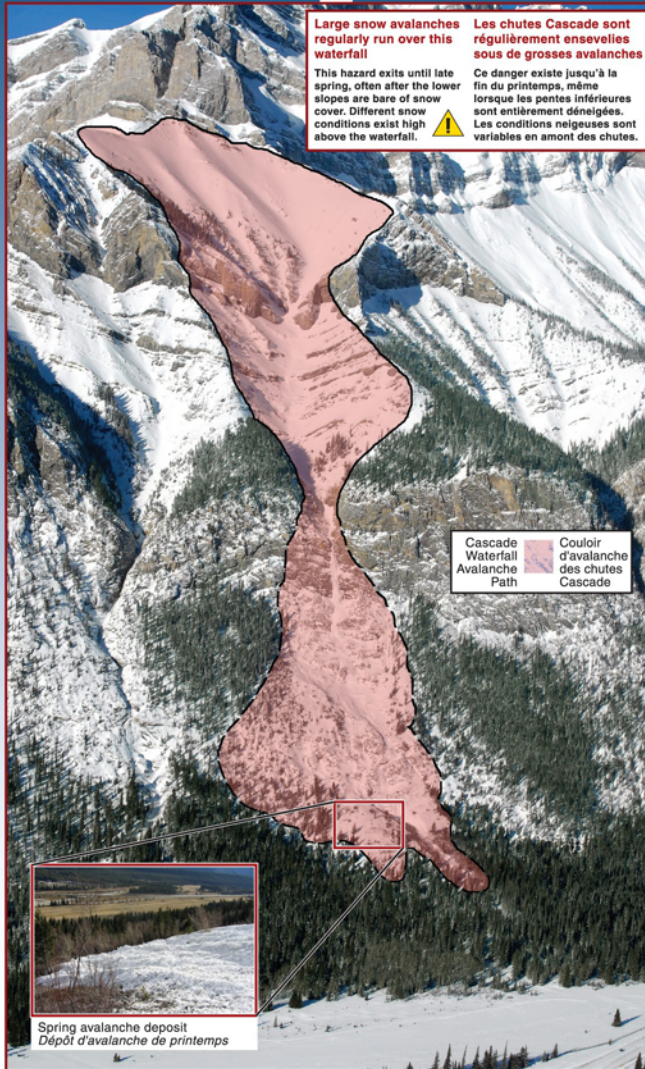

AVALANCHE!

Cascade Waterfall

BANFF NATIONAL PARK

KNOW BEFORE YOU GO

- ✓ Does your group have the skills, knowledge and training to climb in avalanche terrain?
- ✓ Are you carrying the necessary equipment?
- ✓ Can you self-rescue? Do you have a plan?
- ✓ Do you know the emergency number?
- ✓ Have you checked the current avalanche bulletin and weather forecast?
- ✓ Have you checked out with someone?
- ✓ Do you have any other route options?

Avalanche Bulletins
1 800 667 1105

Emergency phone: 911

Chutes Cascade

PARC NATIONAL BANFF

À VÉRIFIER AVANT DE PARTIR

- ✓ Les membres de votre groupe ont-ils les compétences, les connaissances et la formation nécessaires pour faire de l'escalade en terrain avalancheux?
- ✓ Êtes-vous munis de l'équipement nécessaire?
- ✓ Êtes-vous capables de faire un secours autonome? Avez-vous préparé un plan?
- ✓ Connaissez-vous le numéro d'urgence?
- ✓ Avez-vous consulté le bulletin d'avalanche et les prévisions météorologiques?
- ✓ Avez-vous informé quelqu'un de votre départ?
- ✓ Avez-vous prévu d'autres itinéraires?

Bulletins des avalanches
1 800 667 1105

Urgences
téléphone : 911